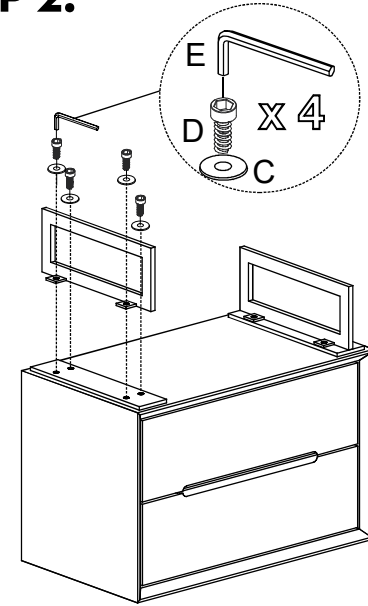

MOE'S

home collection

ASSEMBLY INSTRUCTIONS.

VIENNA NIGHTSTAND

JD-1013-21

THANK YOU FOR YOUR PURCHASE!

PARTS AND HARDWARE.

STEP 1.

STEP 2.

STEP 3.

NOTES.

Thank you for purchasing this quality product! Be sure to check all packing material carefully for small part that may have come loose inside the carton during shipping.

CAUTION: The item is heavy, assembly should be performed by two people.