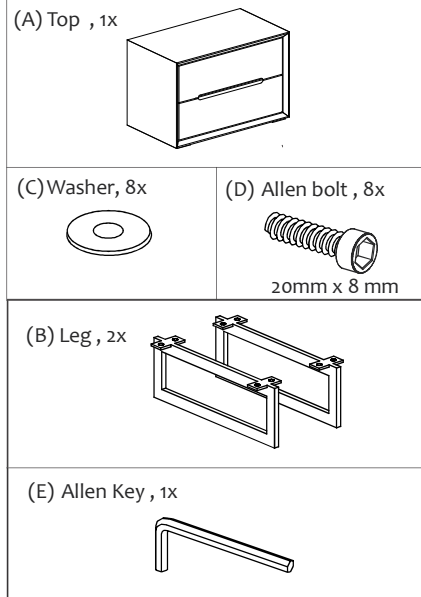

MOE'S

home collection

ASSEMBLY INSTRUCTIONS.

VIENNA NIGHTSTAND

JD-1013-21

THANK YOU FOR YOUR PURCHASE!

PARTS AND HARDWARE.

STEP 1.

STEP 2.

STEP 3.

NOTES.

Thank you for purchasing this quality product! Be sure to check all packing material carefully for small part that may have come loose inside the carton during shipping.

CAUTION: The item is heavy, assembly should be performed by two people.