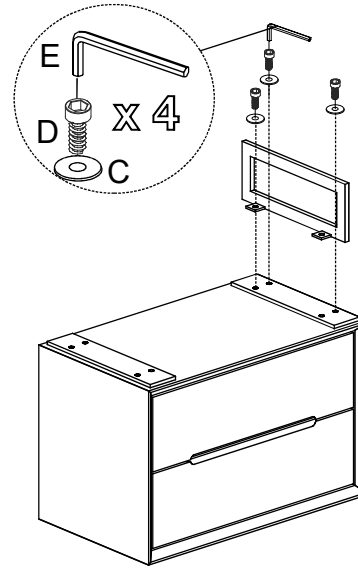

MOE'S

home collection

ASSEMBLY INSTRUCTIONS.

VIENNA NIGHTSTAND

JD-1013-21

THANK YOU FOR YOUR PURCHASE!

PARTS AND HARDWARE.

STEP 1.

STEP 2.

STEP 3.

NOTES.

Thank you for purchasing this quality product! Be sure to check all packing material carefully for small part that may have come loose inside the carton during shipping.

CAUTION: The item is heavy, assembly should be performed by two people.