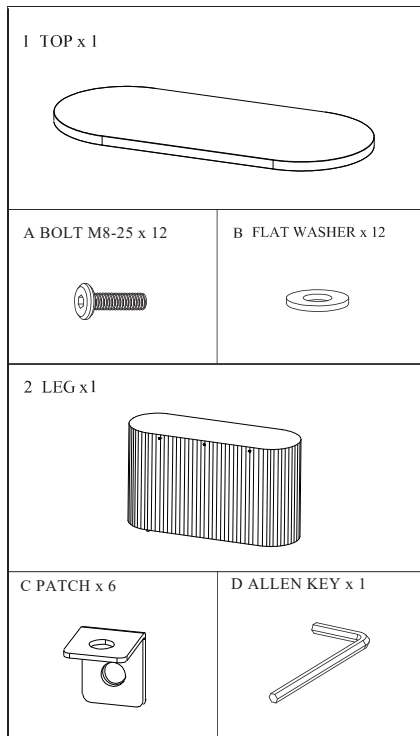

MOE'S

home collection

ASSEMBLY INSTRUCTIONS.

LYON OUTDOOR DINING TABLE

JK-1001-29

THANK YOU FOR YOUR PURCHASE!

PARTS AND HARDWARE.

NOTES.

Thank you for purchasing this quality product! Be sure to check all packing material carefully for small part that may have come loose inside the carton during shipping.

CAUTION: The item is heavy, assembly should be performed by two people.