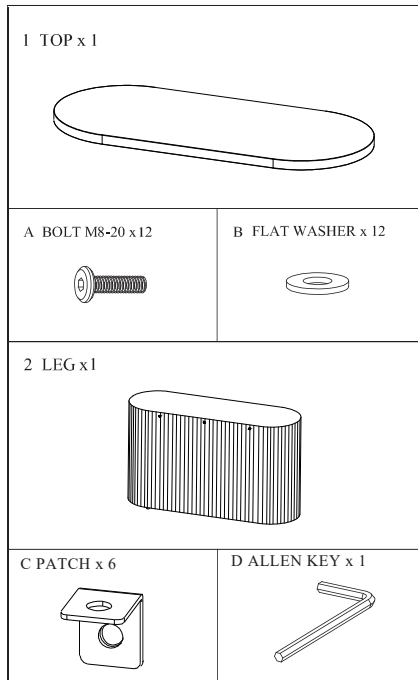

MOE'S

home collection

ASSEMBLY INSTRUCTIONS.

LYON DINING TABLE

LYON-DT200-02

THANK YOU FOR YOUR PURCHASE!

PARTS AND HARDWARE.

NOTES.

Thank you for purchasing this quality product! Be sure to check all packing material carefully for small part that may have come loose inside the carton during shipping.

CAUTION: The item is heavy, assembly should be performed by two people.