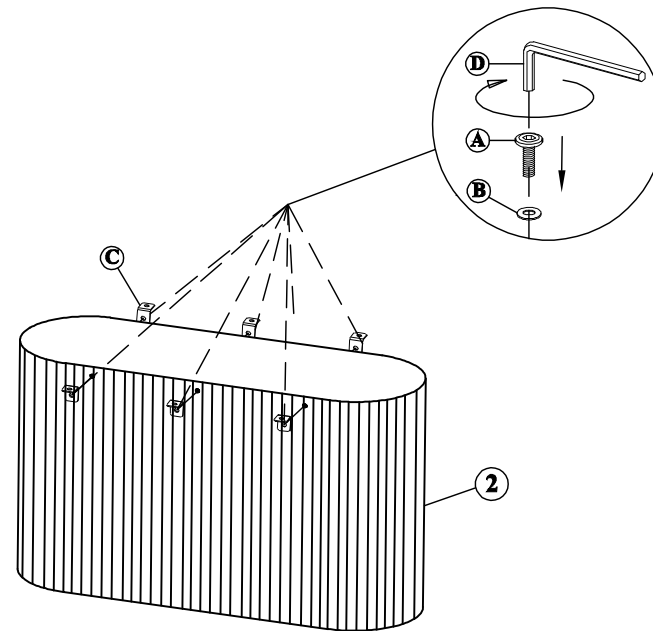

PARTS AND HARDWARE.

NOTES.

Thank you for purchasing this quality product! Be sure to check all packing material carefully for small part that may have come loose inside the carton during shipping.

CAUTION: The item is heavy, assembly should be performed by two people.

STEP 1.

STEP 2.