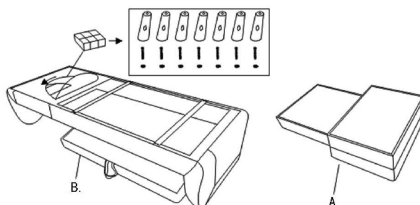

MOE'S

home collection

ASSEMBLY INSTRUCTIONS. BELAGIO SECTIONAL CHARCOAL RIGHT MT-1019-07-R

THANK YOU FOR YOUR PURCHASE!

PARTS AND HARDWARE.

A. IMPERIAL CONQUEROR X1

B. BSCREEN X1

C. Screw X7

D. foot X7

E. Shim X7

STEP 1.

STEP 2.

STEP 3.

STEP 4.

NOTES.

Thank you for purchasing this quality product!
Be sure to check all packing material carefully for
small part that may have come loose inside the
carton during shipping.