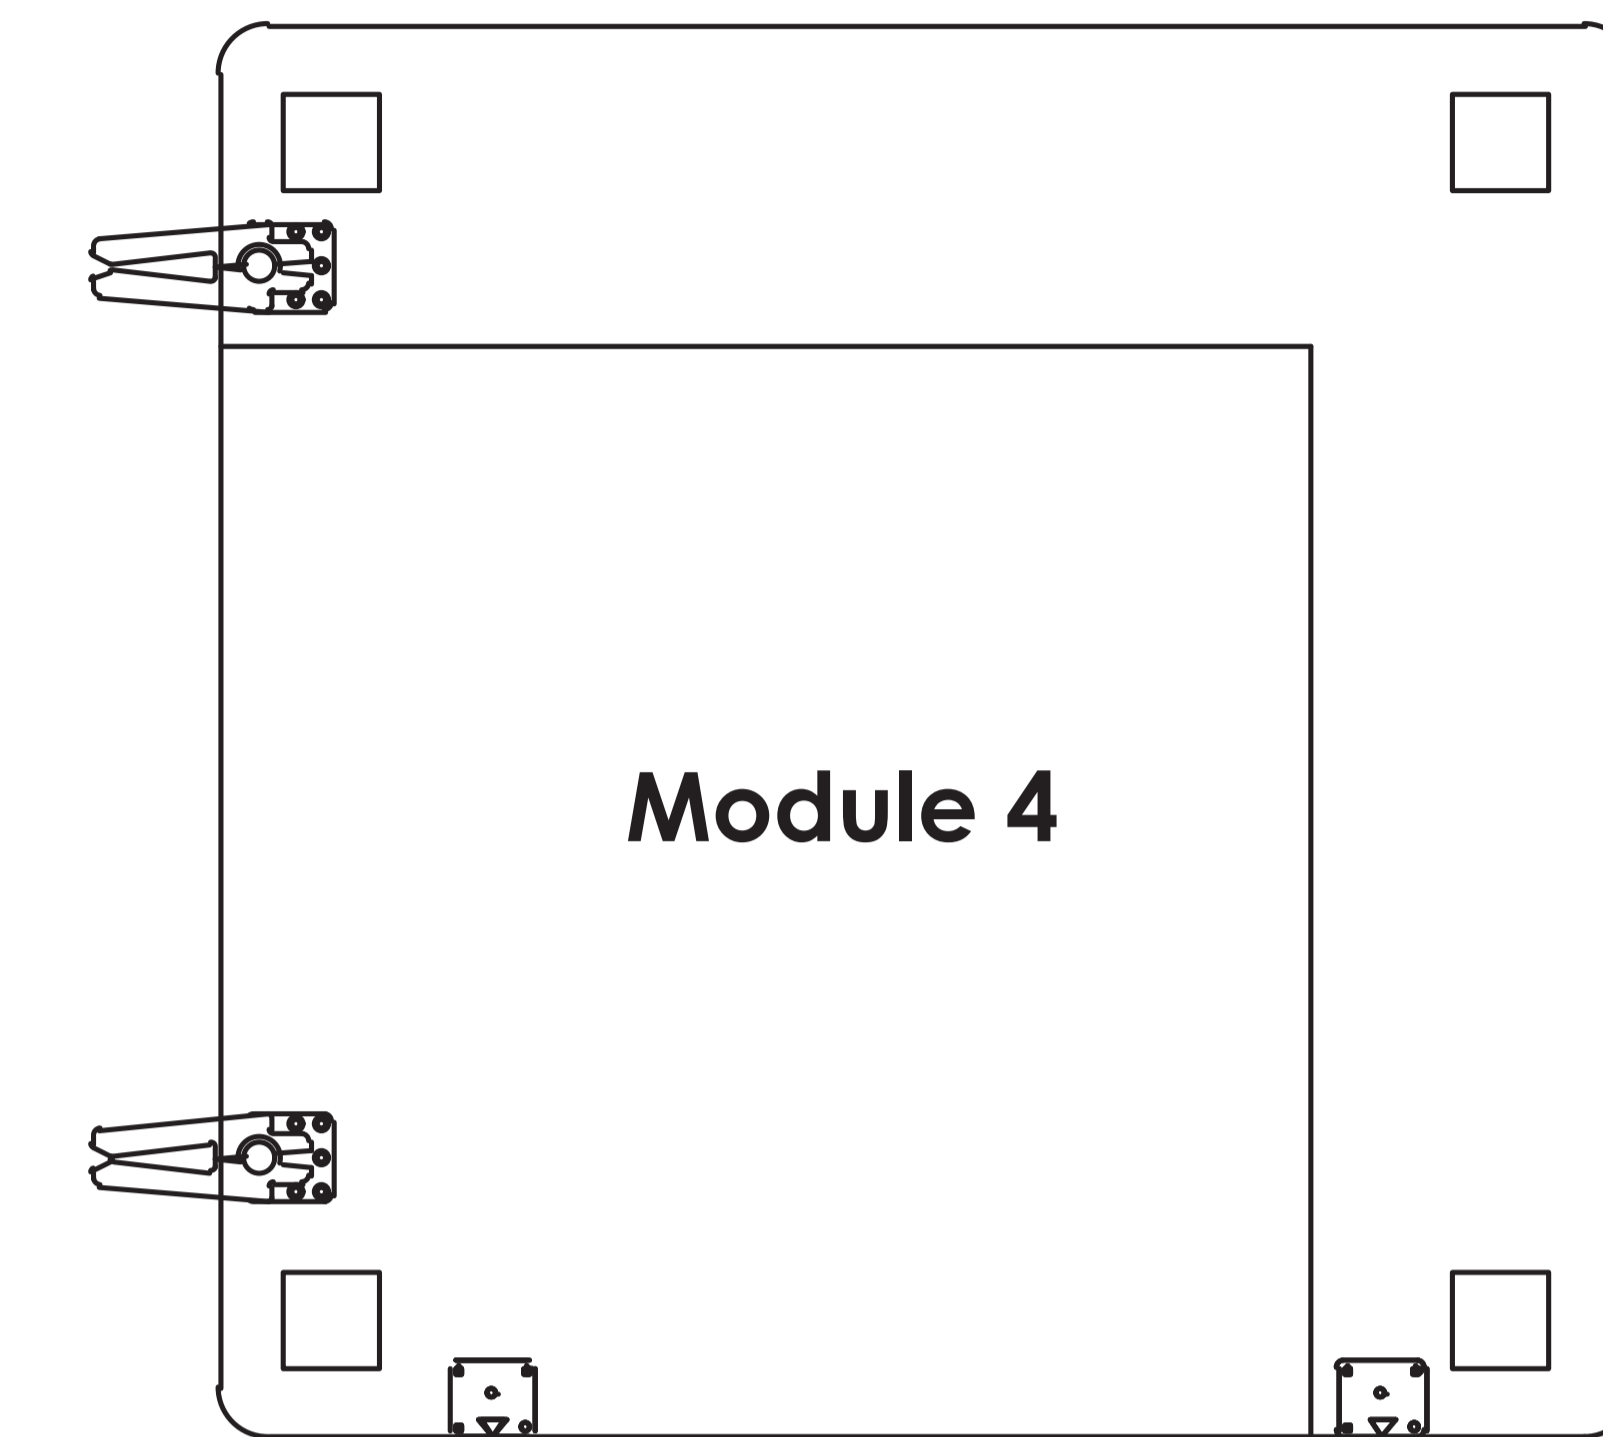

MOE'S

home collection

ASSEMBLY INSTRUCTIONS.

ROMY NOOK MODULAR
SECTIONAL DARK GREEN

WB-1018-27

THANK YOU FOR YOUR PURCHASE!

PARTS AND HARDWARE.

NOTES.

STEP 1.

Detail 1

Step 1: Use the connection joint to attach the sofa modules - see detail 1