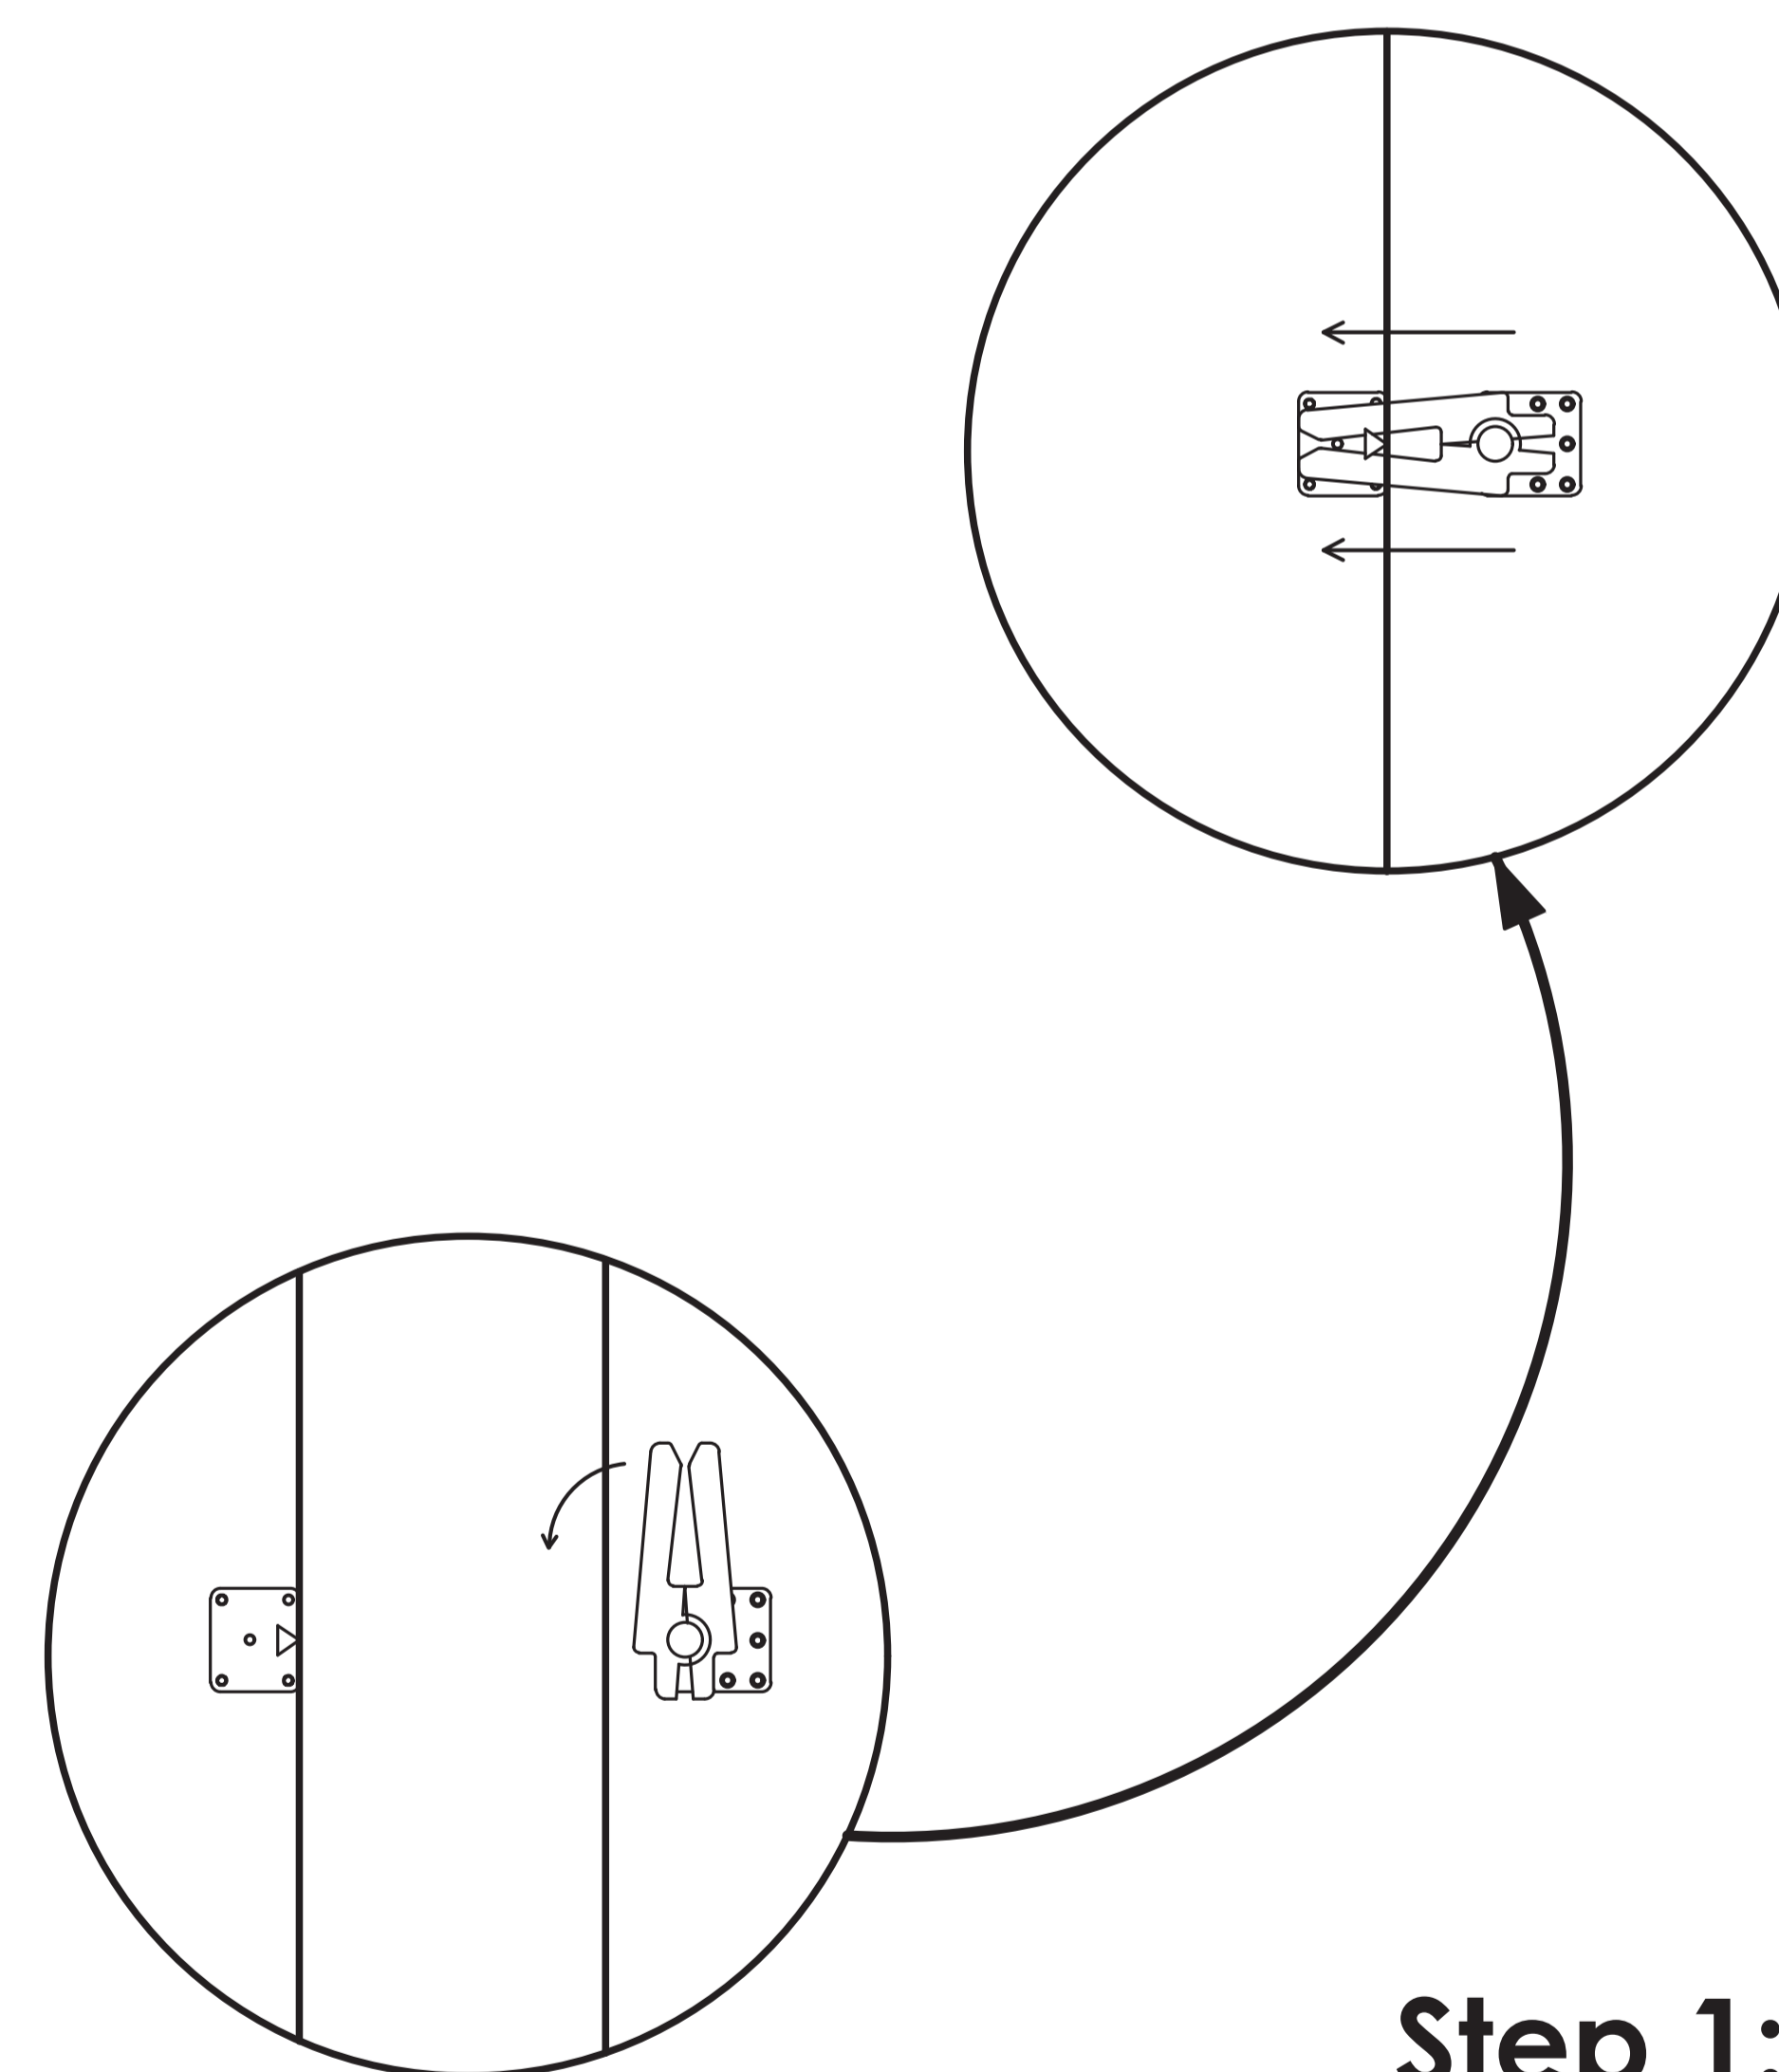

MOE'S

home collection

ASSEMBLY INSTRUCTIONS.

ROMY NOOK MODULAR
SECTIONAL DARK GREEN

WB-1018-27

THANK YOU FOR YOUR PURCHASE!

PARTS AND HARDWARE.

NOTES.

Thank you for purchasing this quality product! Be sure to check all packing material carefully for small part that may have come loose inside the carton during shipping.

CAUTION: The item is heavy, assembly should be performed by two people.

STEP 1.

Detail 1

Step 1: Use the connection joint to attach the sofa modules - see detail 1