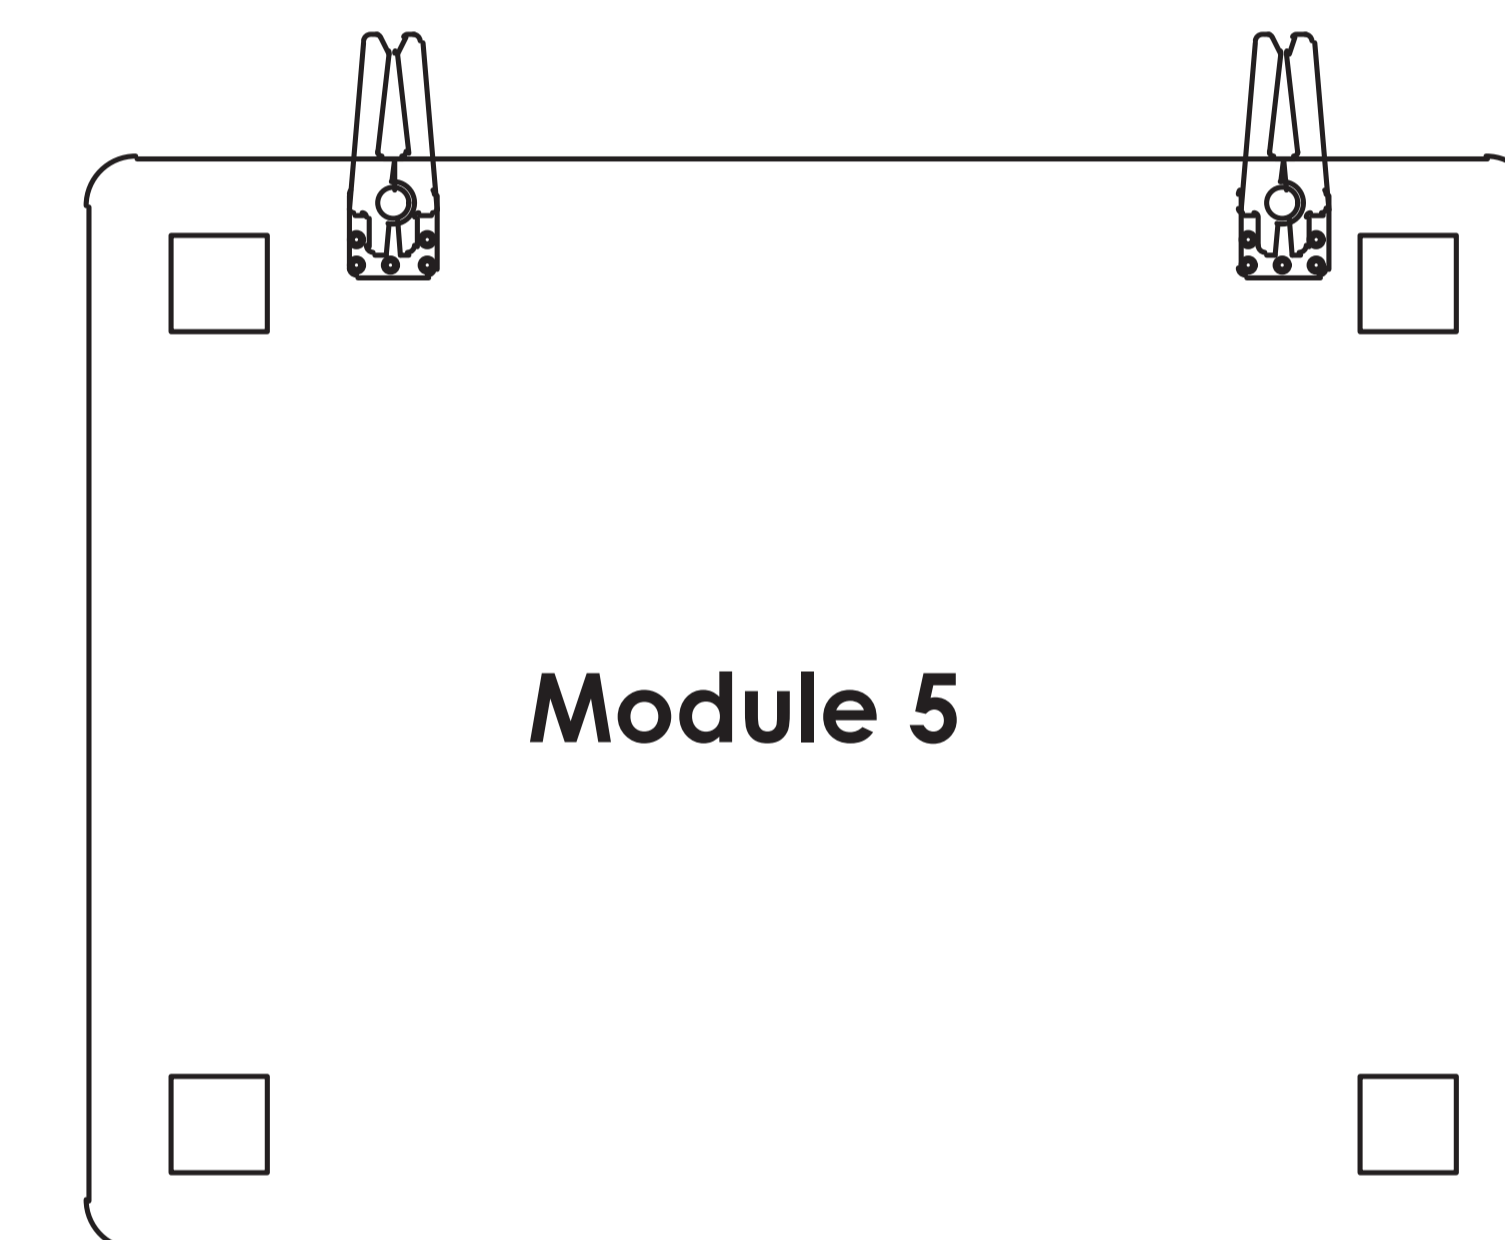

MOE'S

home collection

ASSEMBLY INSTRUCTIONS.

ROMY NOOK MODULAR
SECTIONAL DARK GREEN

WB-1018-27

THANK YOU FOR YOUR PURCHASE!

PARTS AND HARDWARE.

NOTES.

Thank you for purchasing this quality product! Be sure to check all packing material carefully for small part that may have come loose inside the carton during shipping.

CAUTION: The item is heavy, assembly should be performed by two people.

STEP 1.

Detail 1

Step 1: Use the connection joint to attach the sofa modules - see detail 1