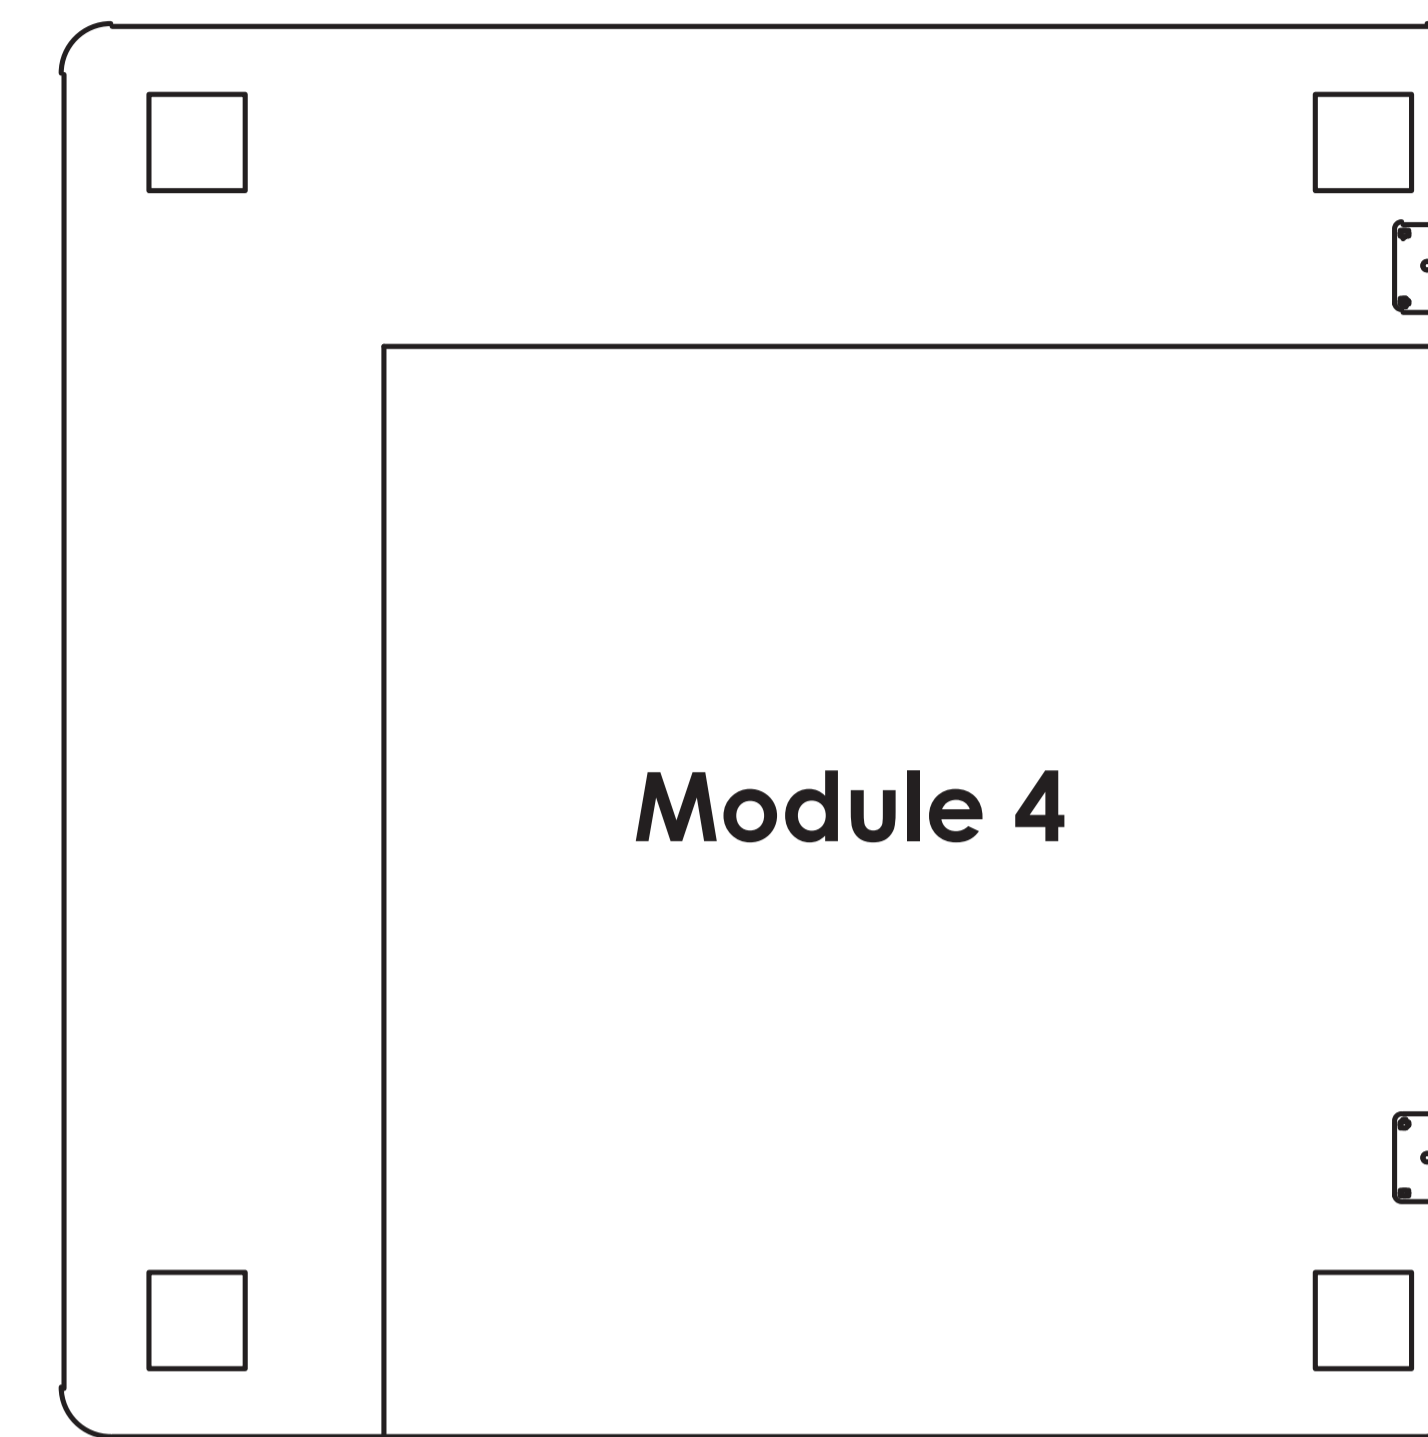

MOE'S

home collection

ASSEMBLY INSTRUCTIONS.

ROMY NOOK MODULAR
SECTIONAL DARK GREEN

WB-1018-27

THANK YOU FOR YOUR PURCHASE!

PARTS AND HARDWARE.

NOTES.

STEP 1.

Detail 1

Step 1: Use the connection joint to attach the sofa modules - see detail 1